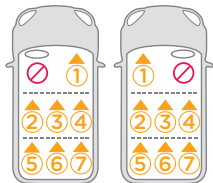

Joie™

spin 360™

child restraint

check my fit
in your car

car seat-to-vehicle fit guide

Fahrzeugkompatibilitätsliste

Liste des véhicules compatibles

GB Vehicle Fitting Information