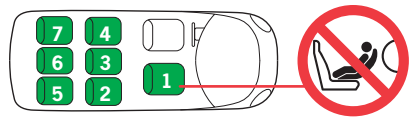

When the support leg is positioned on a storage compartment in front of the car seat, this compartment has to be completely filled up with Expanded Poly Styrene foam (EPS), so that the cover can hold the forces of the support leg. Consult the car dealer, if they offer a special solution. When the floor under the floor support is insufficient to hold the forces you can not use the iZi Combi ISOfix in this position of the car. Carseat positions marked with * can have a storage compartment in front of the seat. ISOfix anchorages in the passenger seat (position 1) are normally offered as option, so depending on the model this position can be available or not.

Installation in the rear seat of a car can limit the space for a passenger in the front seat. Always check iZi Combi ISOfix in your car to verify if the available space is acceptable for your situation.

! Notice: DO NOT use on a passenger seat fitted with activated frontal airbag.