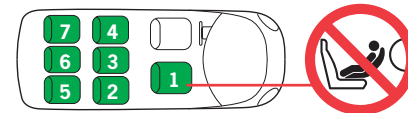

Car manufacturer	Model	1st year of production	Approved seats
	Sonata	2001	2,4
	Terracan	2002	2,4
	Tucson	2004	2,4
	Tucson	2015	2,4
	Velooster	2004	2,4
Infiniti	Q30/QX30	2015	2,4
	Q50	2014	2,4
	QX70	2014	2,4
Jaguar	S-type	2002	2,4
	X-type	2005	2,4
	XE	2015	2,4
	XF	2008	2,4
	XF	2015	2,4
	XJ	2003	2,4
Jeep	Cherokee	2013	2,4
	Renegade	2014	2,4
Kia	Carens/Rondo	2002	2,4
	Carens	2013	2*,4*
	Carnival/Sedona	2006	2,4
	Cee'd	2007	2,4
	Cerato/Spectra	2004	2,4
	Magentis/Optima	2002	2,4
	Opirus/Amanti	2003	2,4
	Optima JF	2015	2,4
	Picanto/Morning	2004	2,4
	Rio/Pride	2002	2,4
	Sorento XM	2002	2,4
	Sorento UM	2014	2,4
	Sportage SL	2010	2,4
	Sportage QL	2015	2,4
	Soul AM	2009	2,4
	Soul PS	2014	2,4
	Soul EV	2014	2,4
	Venga	2009	2,4
Lancia	Delta	2008	2,4
	Musa	2004	2,4
	Phedra	2002	2,4
	Thema	2011	2,4
	Ypsilon	2003	2,4
Landrover	Discovery	2001	2,4
	Discovery Sport	2014	2,4
	Freelander	2006	2,4
	Range Rover	2002	2,4
	Range Rover Evoque	2011	2,4
	Range Rover Sport	2005	2,4
Lexus	CT	2011	2,4
	GS	2000	2,4
	IS	2005	2,4
	IS	2013	2,4

Car manufacturer	Model	1st year of production	Approved seats
	LS	2006	2,4
	LX	2008	2,4
	NX	2014	2,4
	RX	2003	2,4
	RX200t/RX350/RX450h	2015	2,4
Maserati	Ghibli	2013	2,4
Mazda	2	2003	2,4
	2	2014	2,4
	3	2004	2,4
	3	2013	2,4
	5	2004	2,4
	6	2003	2,4
	6	2013	2,4
	CX-3	2015	2,4
	CX-5	2011	2,4
	CX-7	2007	2,4
	CX-9	2009	2,4
	Premacy	1999	2,4
Mercedes	A class W 168	2001	2,4
	A class W/C 169	2005	2,4
	A class W 176	2012	2,4
	B class T 245	2005	2,4
	B class W 246	2011	2,4
	C class C 205	2015	2,4
	C class W/S 203	2000	2,4
	C class W/S 204	2007	2,4
	C class W 205	2014	2,4
	C class A 205	2016	2,4
	Citan	2013	2*,4*
	CL C 215	2002	2,4
	CL C 216	2005	2,4
	CLA C 117	2013	2,4
	CLA shooting break	2015	2,4
	CLC 180 C 204	2008	2,4
	CLK CL 203	2002	2,4
	CLS C 219	2004	2,4
	E class W/S 211	2002	2,4
	E class W/S 212	2009	2,4
	E class W/S 213	2016	2,4
	GLA class	2014	2,4
	GLC class X253	2015	2,4
	GLK X 204	2008	2,4
	Maybach S class X222	2015	2,4
	M class W 163	2001	2,4
	M class W 164	2005	2,4
	M class W 166	2011	2,4
	ML class X 164	2006	2,4
	R class W/V 251	2005	2,4
	S class W/V 220	2002	2,4
	S class W/V 221	2005	2,4
	S class A217	2015	2,4
	Vaneo W 414	2003	2,4
	Viano W 639	2003	2,4
	Vito W 639	2004	2,4
Mitsubishi	ASX	2010	2,4
	Colt	2002	2,4
	Grandis	2004	2,4